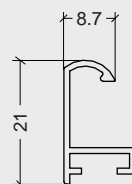

Alu Sideloaders 9029, 905X

Debex Suisse AG
Stock Slovakia, c/o Ramex a.s.
Stefanikova 714/52
905 01 Senica
Slovakia

Phone: +421 34 6517055
Fax: +421 34 6516810
Email: ramex@ramex.sk
Web site: www.debex.ch
www.ramex.sk