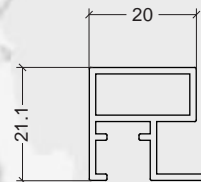

Alu Sideloaders Quadrolino AC40 black matt

Debex Suisse AG
Stock Slovakia, c/o Ramex a.s.
Stefanikova 714/52
905 01 Senica
Slovakia

Phone: +421 34 6517055
Fax: +421 34 6516810
Email: ramex@ramex.sk
Web site: www.debex.ch
www.ramex.sk