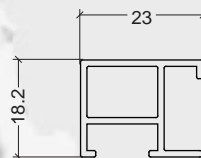

Alu Sideloaders

Colorado Y830 silver matt

Debex Suisse AG
Stock Slovakia, c/o Ramex a.s.
Stefanikova 714/52
905 01 Senica
Slovakia

Phone: +421 34 6517055
Fax: +421 34 6516810
Email: ramex@ramex.sk
Web site: www.debex.ch
www.ramex.sk